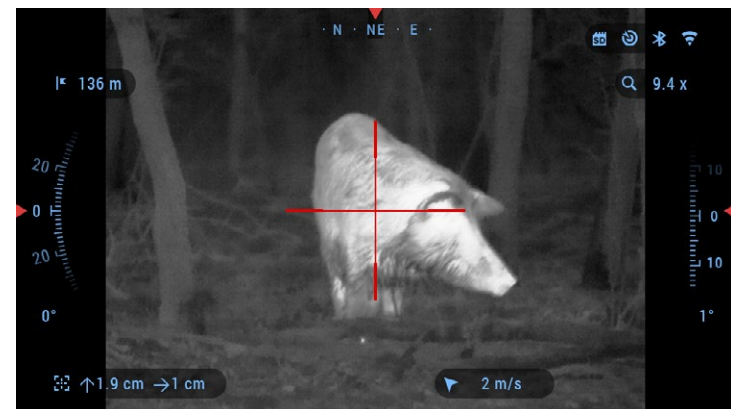

By combining Cutting-Edge thermal technology with our Dual Core Processor, we are able to deliver unsurpassed image quality. Giving the end user a visual experience like no other.

- BALLISTIC CALCULATOR
- RECOIL ACTIVATED VIDEO (RAV)
- SMART RANGE FINDER

- E-COMPASS
- DUAL CORE PROCESSOR
- SHARE ON SOCIAL MEDIA

- ONE SHOT ZERO
- ULTRA LOW POWER CONSUMPTION
- PROFILE MANAGER